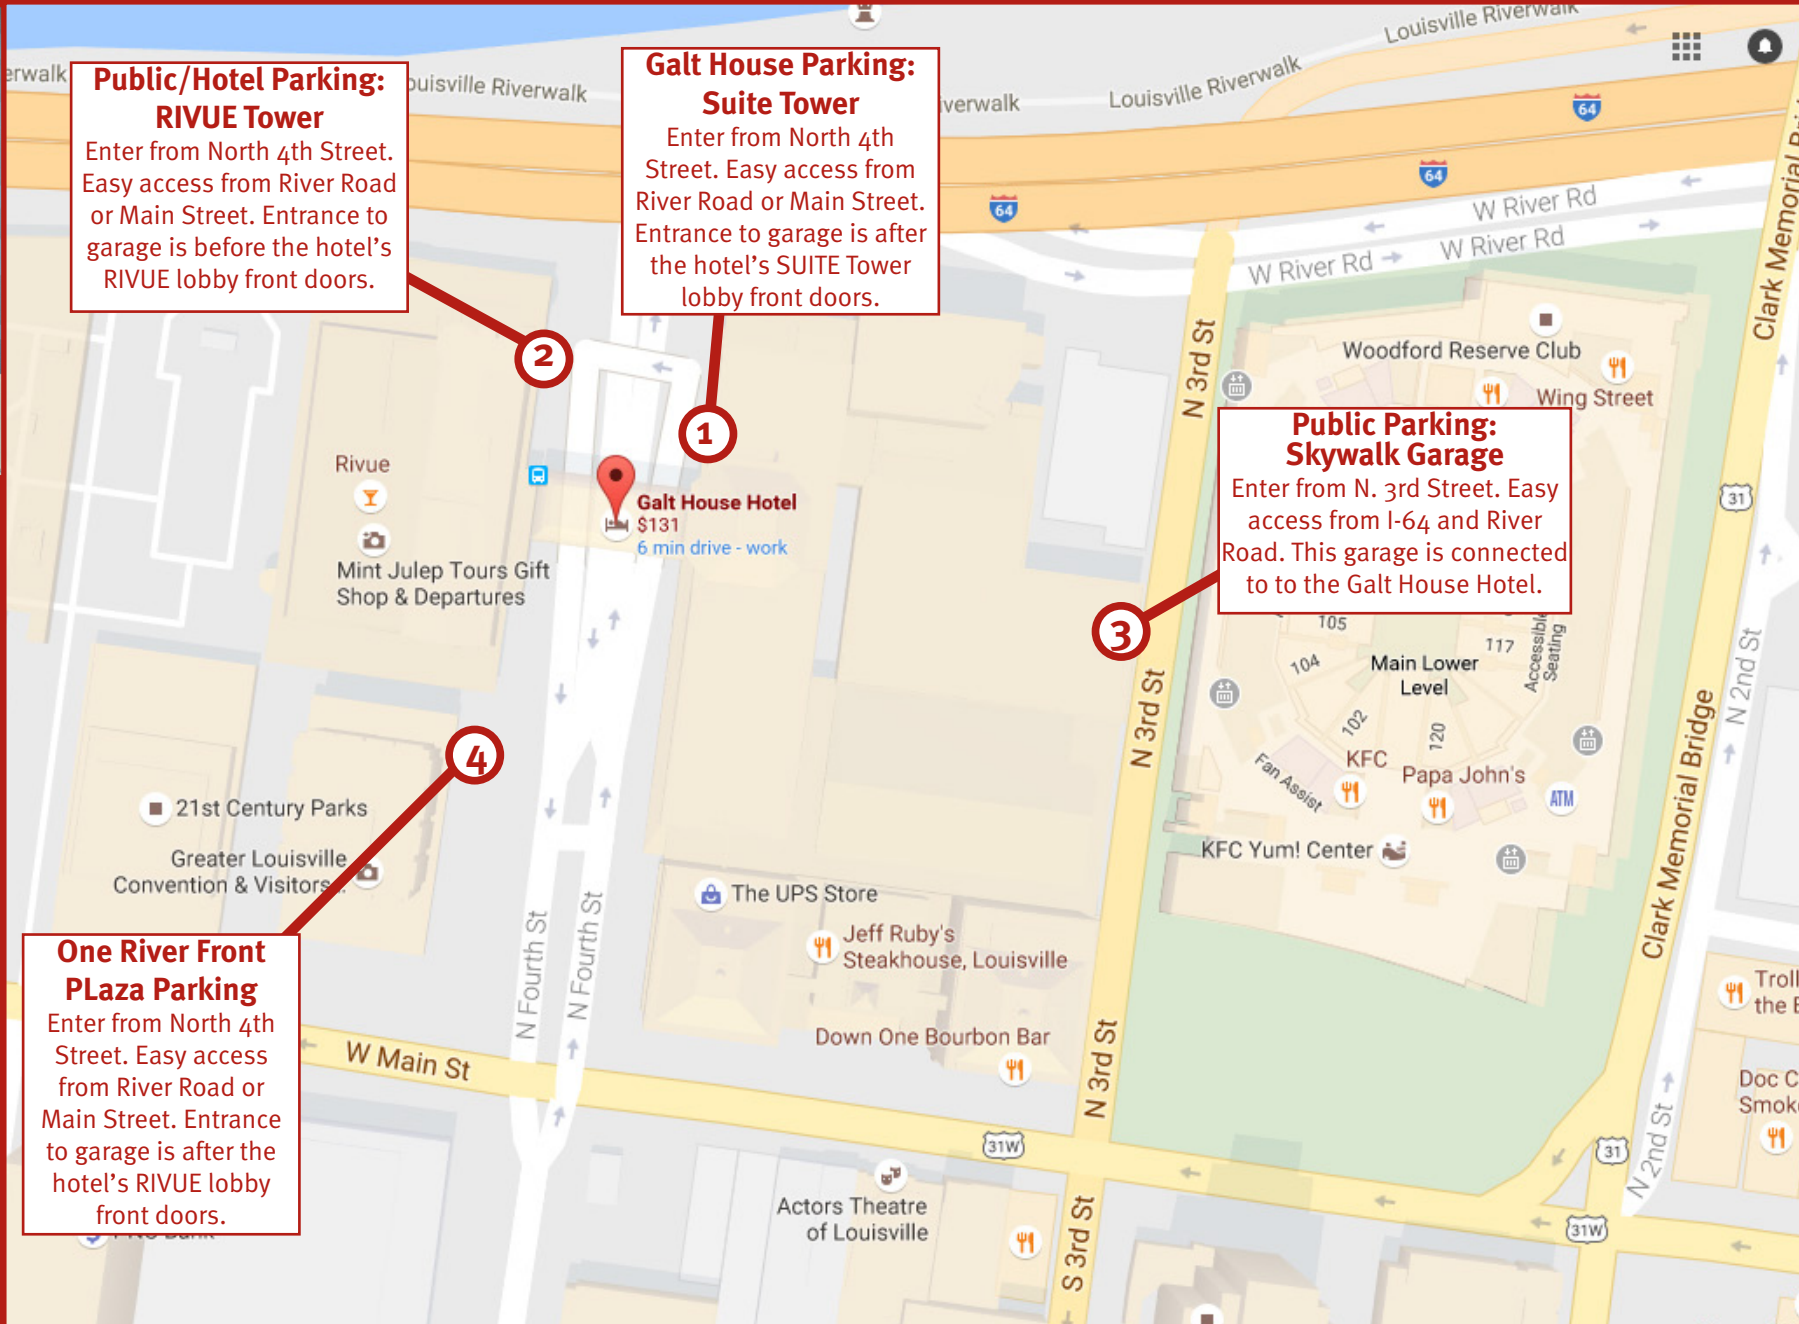

PLEASE NOTE:

In addition to the 4 suggested garages, there are other parking options that surround the Galt House.

Please give yourself extra time to find parking the morning of the event.

**Public/Hotel Parking:
RIVUE Tower**
Enter from North 4th Street. Easy access from River Road or Main Street. Entrance to garage is before the hotel's RIVUE lobby front doors.

**Galt House Parking:
Suite Tower**
Enter from North 4th Street. Easy access from River Road or Main Street. Entrance to garage is after the hotel's SUITE Tower lobby front doors.

**Public Parking:
Skywalk Garage**
Enter from N. 3rd Street. Easy access from I-64 and River Road. This garage is connected to the Galt House Hotel.

**One River Front
Plaza Parking**
Enter from North 4th Street. Easy access from River Road or Main Street. Entrance to garage is after the hotel's RIVUE lobby front doors.